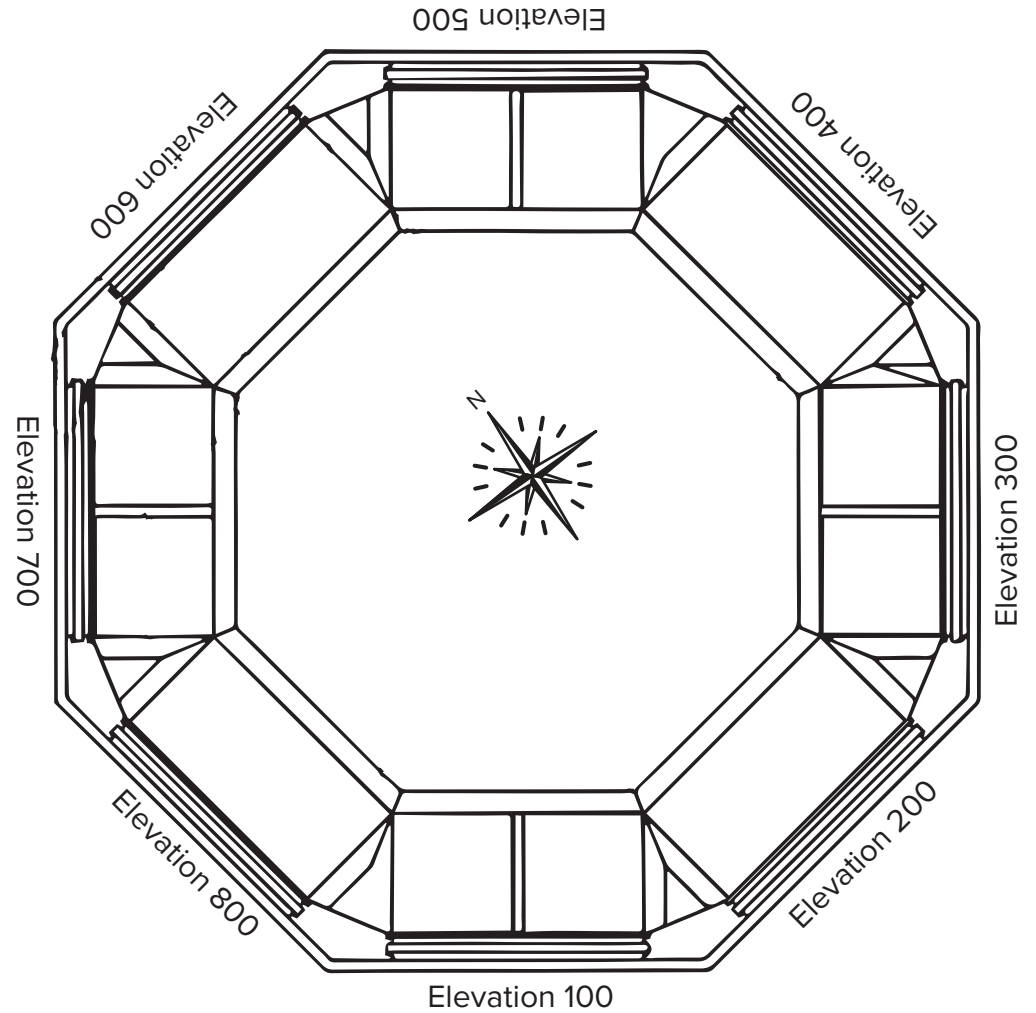

F	F
E	E
D	D
C	C
B	B
A	A
301	302

Elevation 300

F	F
E	E
D	D
C	C
B	B
A	A
701	702

Elevation 700

F
E
D
C
B
A
401

Elevation 400

F
E
D
C
B
A
801

Elevation 800

All Tandem Niches

Niche internal dimensions 25" x 14" x 11.5"

HOLY CROSS CEMETERY
CATHOLIC CEMETERIES ASSOCIATION
Brook Park, Ohio

Section 3 - Our Lady of Fatima Columbarium